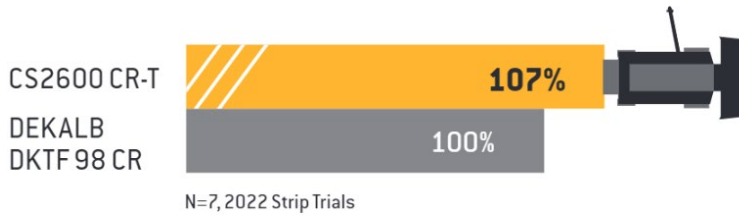

CS2600 CR-T

TruFlex™ Canola Hybrid with Roundup Ready® Technology

Early-season TruFlex™ canola hybrid with unique clubroot resistance and excellent straight cut performance

- 1st and 2nd generation clubroot resistance with additional protection against 2B, 5X, 3A, 3D and 3H
- Excellent straight cut performance
- Our earliest season hybrid suitable for even the shortest growing zones
- Blackleg resistance R-C

Performance

Overall Characteristics

Maturity	Early
Growing Zone	Short Season Zone
Lodging Resistance	Very Good
Blackleg Resistance	R-C
Clubroot Resistance	R - 2F, 3H, 5I, 6M, 8N + 2B, 5X, 3A & 3D
Height	Medium
Shatter Rating*	5.8

*Shatter rating is based off current data and is subject to change. The rating is based on the Canola Council of Canada shatter scale.